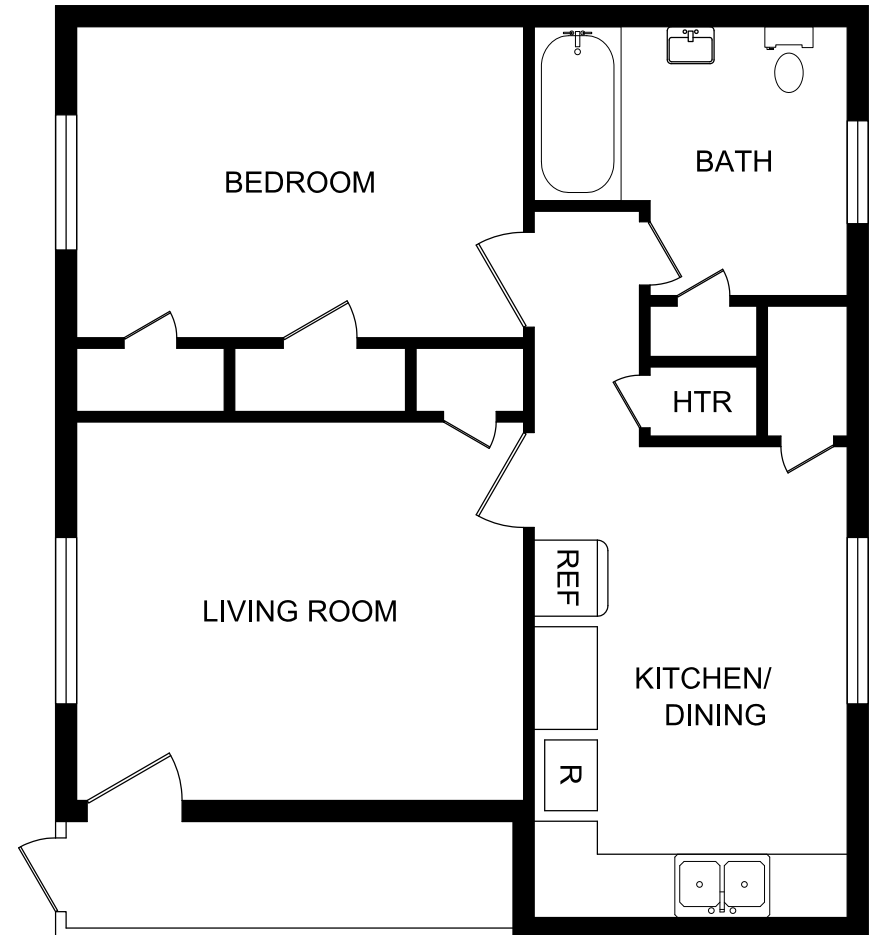

SPRING GARDEN
A p a r t m e n t s

Alton
1 bedroom/1 bath room
Approximately 545 square feet

Interior Luxuries Include:

- Frost-Free Refrigerator
- Oak-Tone Cabinet
- Spacious Floorplans
- Generous closets
- Tiled Floors in Kitchen, Entry and Bath
- Large floor plans with great design
- Designer interior neutral color scheme

Community Distinctions include:

- Playground
- On-Site Laundry Facilities
- Located close to shopping, entertainment and schools
- Superior resident service

185 W. Woodward Ave., Holly Springs, MS 38635
(662) 252-2440 * (662) 252-3050 fax
www.springgardenms.com

The floor plans may vary from this illustration due to design configuration. Not all features are available in every floor plan. Square footages and room dimensions are approximate.