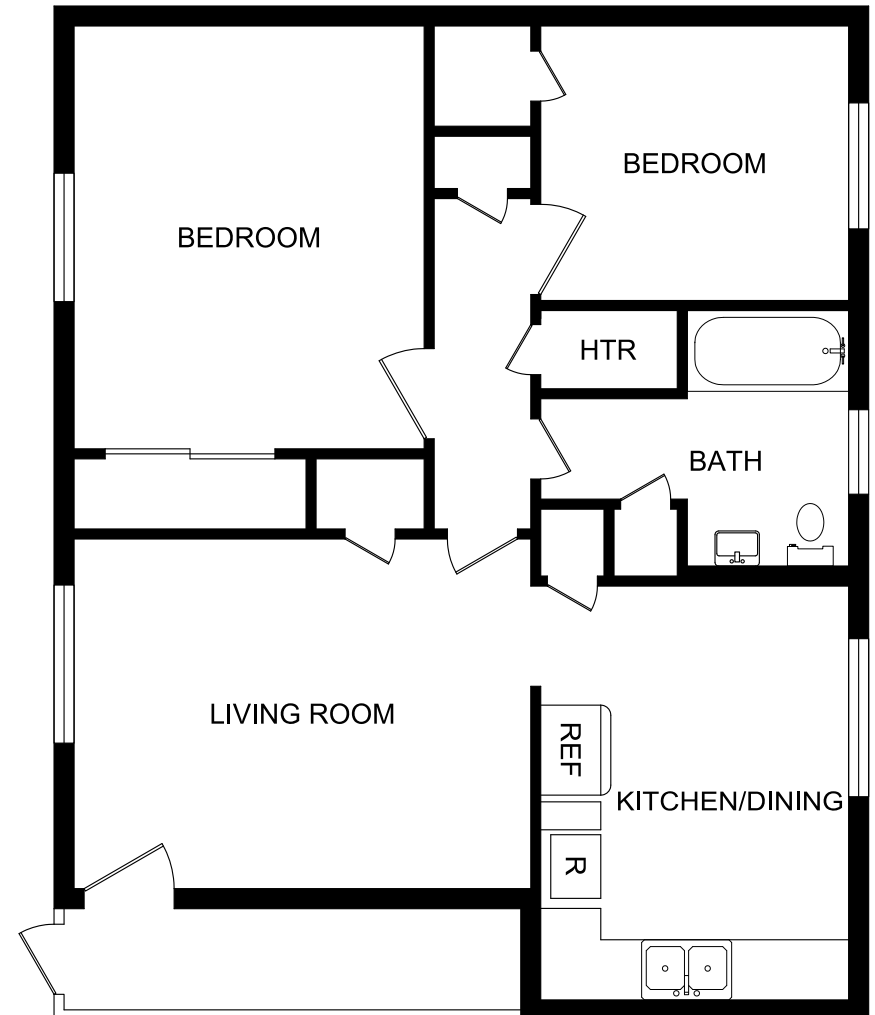

SPRING GARDEN
A p a r t m e n t s

Berkshire
2 bedroom/1 bath room
Approximately 698 square feet

Interior Luxuries Include:

- Frost-Free Refrigerator
- Oak-Tone Cabinet
- Spacious Floorplans
- Generous closets
- Tiled Floors in Kitchen, Entry and Bath
- Large floor plans with great design
- Designer interior neutral color scheme

Community Distinctions include:

- Playground
- On-Site Laundry Facilities
- Located close to shopping, entertainment and schools
- Superior resident service

185 W. Woodward Ave., Holly Springs, MS 38635
(662) 252-2440 * (662) 252-3050 fax
www.springgardenms.com

The floor plans may vary from this illustration due to design configuration. Not all features are available in every floor plan. Square footages and room dimensions are approximate.