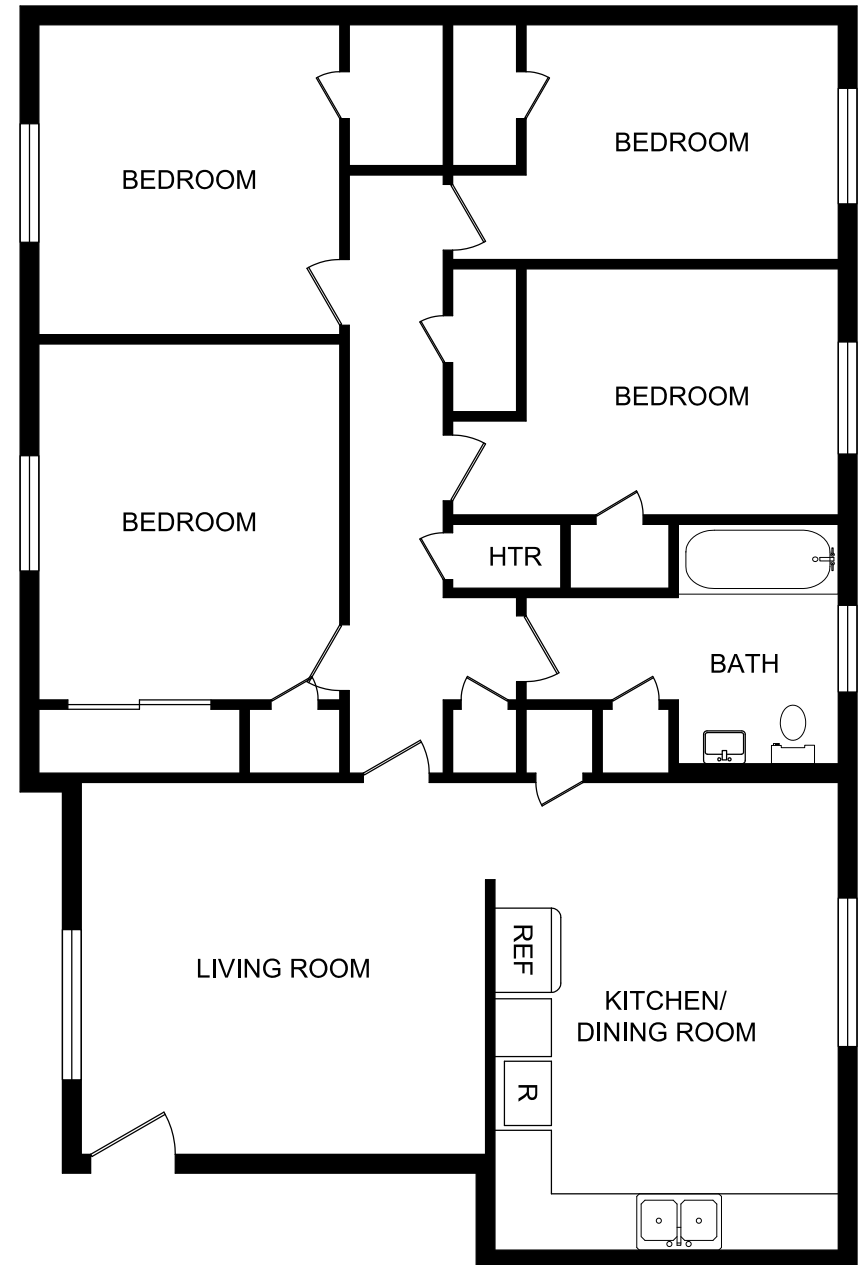

SPRING GARDEN
A p a r t m e n t s

Interior Luxuries Include:

- Frost-Free Refrigerator
- Oak-Tone Cabinet
- Spacious Floorplans
- Generous closets
- Tiled Floors in Kitchen, Entry and Bath
- Large floor plans with great design
- Designer interior neutral color scheme

Community Distinctions include:

- Playground
- On-Site Laundry Facilities
- Located close to shopping, entertainment and schools
- Superior resident service

Dalton
4 bedroom/1 bath room
Approximately 1,027 square feet