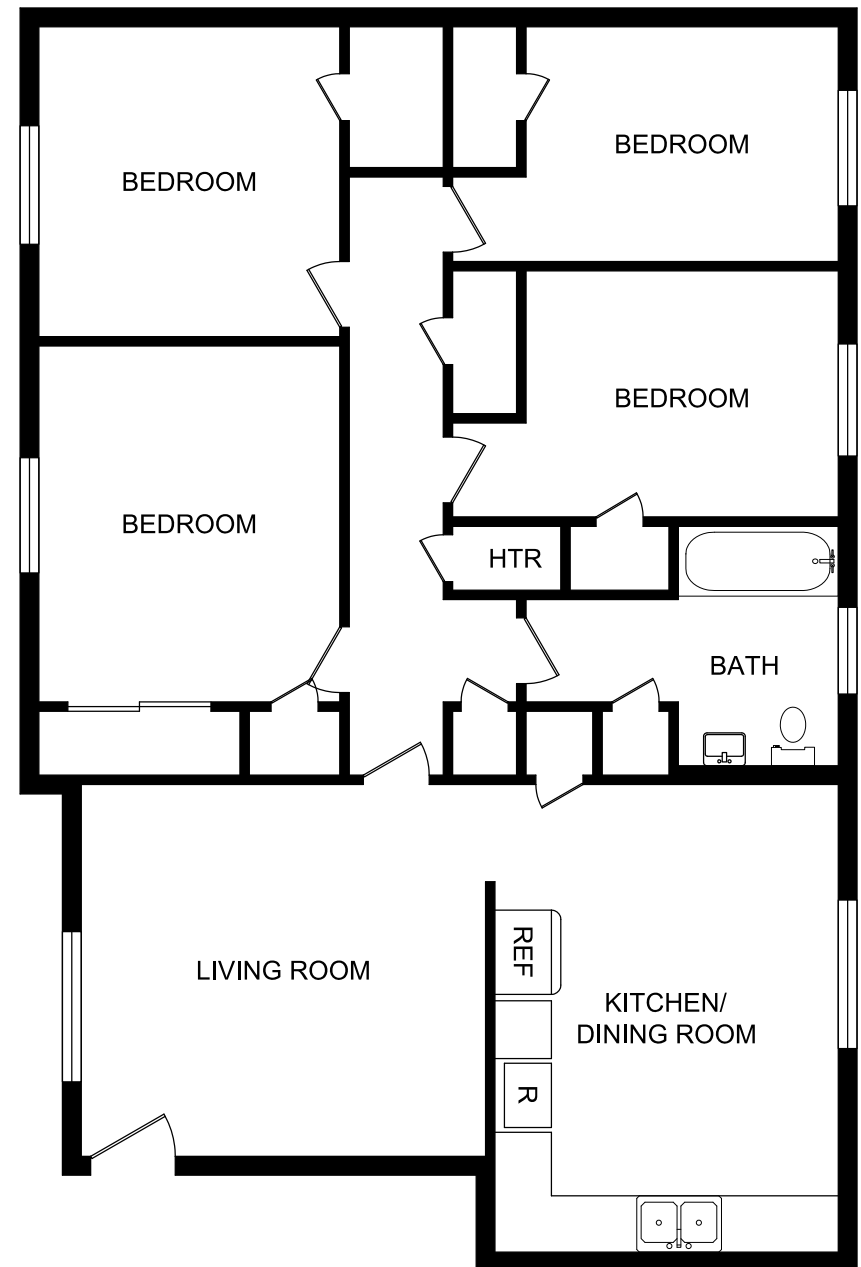

SPRING GARDEN
A p a r t m e n t s

Interior Luxuries Include:

- Frost-Free Refrigerator
- Oak-Tone Cabinet
- Spacious Floorplans
- Generous closets
- Tiled Floors in Kitchen, Entry and Bath
- Large floor plans with great design
- Designer interior neutral color scheme

Community Distinctions include:

- Playground
- On-Site Laundry Facilities
- Located close to shopping, entertainment and schools
- Superior resident service

Dalton
4 bedroom/1 bath room
Approximately 1,027 square feet